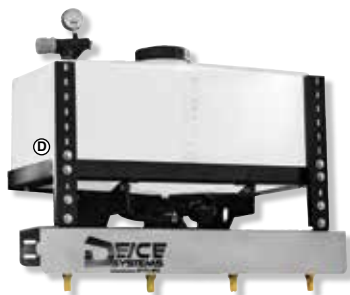

## Contoured ATV Sprayers With Boomless Nozzles

Great for weed spraying in pastures, along terraces, and other sloped or uneven terrain. 24 Gallon wrapped & contoured tank fits most ATV racks and provides a more balanced load for safer travel. 4.0 GPM on-demand pump sprays at 25 to 30 PSI. Double tank suction (one each side) provides for continued spraying on sloped ground. Includes adjustable boomless nozzles for wide angle spraying. Single nozzle version covers 12'. Double nozzle version covers 30' with left & right side control (via hand valves next to driver). Pistol grip spray gun (with holster), 20' of 3/8" hose & hose rack. Hold down straps & wiring kit included. Tank rated to 14 lbs/gal (yellow). Dual drain plugs. 5" vented screw lid. 7' fixed and 10', 14' folding breakaway booms also available — **Call for Details!**

TG SS24-DI fitted for anti-ice & de-ice of sidewalks.

Part No.	Contoured ATV Sprayer with:	Wt.
TG SS24-S	Single Boomless Nozzle .....	70 lbs.
TG SS24-D	Double Boomless Nozzle .....	70 lbs.
TG SS24-DI	Anti-Ice & De-Ice Nozzles .....	70 lbs.

### Includes 40 ft. Hose & Spray Gun with Wand

Mount this reel kit to your 15 or 25 gallon spot sprayers to make it easier to spray those hard-to-reach places. Bolts to the underside of spot sprayers.

**Kit Includes:** Steel mounting bracket, manual hose reel, 40' of 3/8" hose and spray gun with wand.

### LAWN TRACTOR DEICER FEATURES:

- 25 Gallon Tru-Kleen™ Full Drain Tank
- Designed for John Deere X700 Lawn Tractors
- 5.3 GPM 12V Remco Bypass Pump - 60 PSI
- Pressure Regulating Relief Valve
- Compact Design for All-Wheel Steering Maneuverability