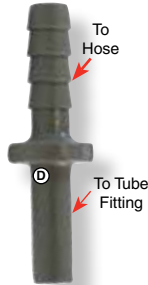

Super Speedfit® Plumbing Fittings

LARGE QUANTITY DISCOUNTS: LESS 15% For Purchases in Bags of 10 Not Assorted - 20% On 100 Assorted Fittings in Bags of 10 - 30% on 1000 Assorted Fittings in Bags of 10.

Stem Tube X Hose Stem

Gray Acetal / White Polypropylene

Part No.	Stem O.D.	Hose Barb	Type	Discount Pkg/10
LM TH1414	1/4"	1/4"	Gray	15%
LM TH3814	3/8"	1/4"	Gray	15%
LM TH3838	3/8"	3/8"	Gray	15%
LM TH3812	3/8"	1/2"	Gray	15%
LM TH1238	1/2"	3/8"	Gray	15%
LM TH1212	1/2"	1/2"	Gray	15%
LM PH3838	3/8"	3/8"	White	15%
LM PH3812	3/8"	1/2"	White	15%
LM PH1238	1/2"	3/8"	White	15%
LM PH1212	1/2"	1/2"	White	15%

Swivel Branch Tees

Gray Acetal / Nitrile White Poly / EPDM

Part No.	MPT	Tube	Type	Discount Pkg/10
LM TCT1814	1/8"	1/4"	Gray	15%
LM TCT1414	1/4"	1/4"	Gray	15%
LM TCT1438	1/4"	3/8"	Gray	15%
LM TCT3838	3/8"	3/8"	Gray	15%
LM TCT3812	3/8"	1/2"	Gray	15%
LM TCT1212	1/2"	1/2"	Gray	15%
LM PP100822W	1/4"	1/4"	White	15%
LM PP101222W	1/4"	3/8"	White	15%
LM PP101223W	3/8"	3/8"	White	15%

Stem Plugs

Gray Acetal

Part No.	Stem Size	Type	Discount Pkg/10
LM PL14	1/4"	Gray	15%
LM PL38	3/8"	Gray	15%
LM PL12	1/2"	Gray	15%

Stem Enlarger

Part No.	Stem O.D.	Tube O.D.	Type	Discount Pkg/10
LM SN3812	3/8"	1/2"	Gray	15%