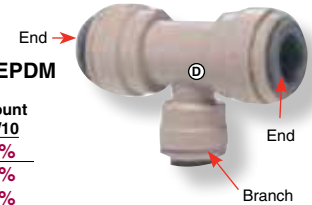

Female Connectors

Gray Acetal / Nitrile White & Black Poly / EPDM

Part No.	Tube	FPT	Type	Discount Pkg/10
LM FC1414	1/4"	1/4"	Gray	15%
LM FC3814	3/8"	1/4"	Gray	15%
LM FC1414W	1/4"	1/4"	White	15%
LM FC3814W	3/8"	1/4"	White	15%
LM FC3838W	3/8"	3/8"	White	15%
LM FC1418B	1/4"	1/8"	Black	15%
LM FC1414B	1/4"	1/4"	Black	15%

U-Bend

Gray Acetal / Nitrile

Part No.	Tube O.D.	Type	Discount Pkg/10
LM UB12	1/2"	Gray	15%
LM UB38	3/8"	Gray	15%

Union Tees

Gray Acetal / Nitrile White & Black Poly / EPDM

Part No.	Tube O.D.	Type	Discount Pkg/10
LM TC14	1/4"	Gray	15%
LM TC38	3/8"	Gray	15%
LM TC12	1/2"	Gray	15%
LM TP14	1/4"	White	15%
LM TP38	3/8"	White	15%
LM TP12	1/2"	White	15%
LM BP14	1/4"	Black	15%
LM BP38	3/8"	Black	15%

Reducing Tees

Gray Acetal / Nitrile White Poly / EPDM

Part No.	Tube O.D.	Branch End	Type	Discount Pkg/10
LM RT1438W	1/4"	3/8"	White	15%
LM RT3814	3/8"	1/4"	Gray	15%
LM RT1238	1/2"	3/8"	Gray	15%

2-Way Dividers