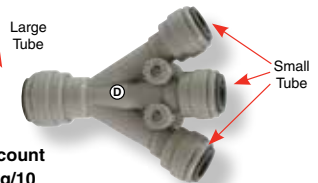

Reducing Tees

Gray Acetal / Nitrile White Poly / EPDM

Part No.	Tube O.D.	Branch End	Type	Discount Pkg/10
LM RT1438W	1/4"	3/8"	White	15%
LM RT3814	3/8"	1/4"	Gray	15%
LM RT1238	1/2"	3/8"	Gray	15%

2-Way Dividers

Gray Acetal / Nitrile White Black Poly / EPDM

Part No.	Tube O.D.	Type	Discount Pkg/10
LM DV14	1/4"	Gray	15%
LM DV38	3/8"	Gray	15%
LM DV12	1/2"	Gray	15%
LM BV14	1/4"	Black	15%

3-Way Reducer Dividers

Gray Acetal Nitrile White Poly / EPDM

Part No.	(1) O.D.	(3) Outlet	Type	Discount Pkg/10
LM TD38	3/8"	1/4"	White	15%
LM TD12	1/2"	3/8"	Gray	15%

Unequal Divider

Poly / EPDM

Part No.	(1) Tube O.D.	(2) Tube O.D.	Type	Discount Pkg/10
LM UD3814	3/8"	1/4"	White	15%

JG John Guest Service Kits

A great way to have the most common push-lock fittings readily available. Assorted pieces of male connectors, tees, elbows, unions and others in 1/4" and 3/8" tube x NPT sizes. Black or white polypropylene fittings for added chemical resistance. Sturdy compartmentalized case for ease of storage and transportation. (Poly fittings are for water and chemical applications, but are not suitable for compressed air. Acetal fittings must be used for air).