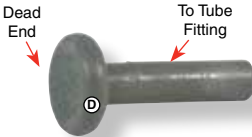

Stem Tube X Hose Stem

Gray Acetal / White Polypropylene

Part No.	Stem O.D.	Hose Barb	Type	Discount Pkg/10
LM TH1414	1/4"	1/4"	Gray	15%
LM TH3814	3/8"	1/4"	Gray	15%
LM TH3838	3/8"	3/8"	Gray	15%
LM TH3812	3/8"	1/2"	Gray	15%
LM TH1238	1/2"	3/8"	Gray	15%
LM TH1212	1/2"	1/2"	Gray	15%
LM PH3838	3/8"	3/8"	White	15%
LM PH3812	3/8"	1/2"	White	15%
LM PH1238	1/2"	3/8"	White	15%
LM PH1212	1/2"	1/2"	White	15%

Swivel Branch Tees

Gray Acetal / Nitrile White Poly / EPDM

Part No.	MPT	Tube	Type	Discount Pkg/10
LM TCT1814	1/8"	1/4"	Gray	15%
LM TCT1414	1/4"	1/4"	Gray	15%
LM TCT1438	1/4"	3/8"	Gray	15%
LM TCT3838	3/8"	3/8"	Gray	15%
LM TCT3812	3/8"	1/2"	Gray	15%
LM TCT1212	1/2"	1/2"	Gray	15%
LM PP100822W	1/4"	1/4"	White	15%
LM PP101222W	1/4"	3/8"	White	15%
LM PP101223W	3/8"	3/8"	White	15%

Stem Plugs

Gray Acetal

Part No.	Stem Size	Type	Discount Pkg/10
LM PL14	1/4"	Gray	15%
LM PL38	3/8"	Gray	15%
LM PL12	1/2"	Gray	15%

Stem Enlarger

Part No.	Stem O.D.	Tube O.D.	Type	Discount Pkg/10
LM SN3812	3/8"	1/2"	Gray	15%