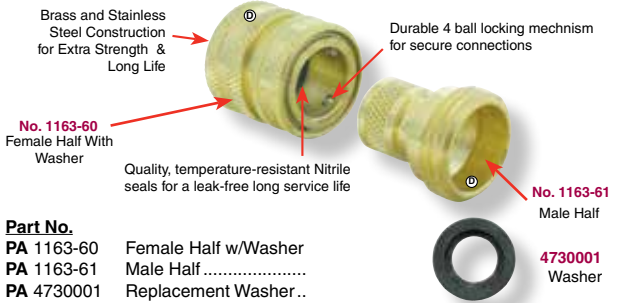

Nylon Garden Hose Adapters

Part No.	GHT	x	PIPE	Std. Pkg.	Std. Pkg. Discount
EV E3414	3/4"M	x	1/4" MPT	50	25%
TW E3438	3/4"M	x	3/8" MPT	25	25%
TW E3412	3/4"M	x	1/2" MPT	25	25%
TW E3434	3/4"M	x	3/4" MPT	25	25%
TW G3412	3/4"M	x	1/2" FPT	25	25%
TW G3434	3/4"M	x	3/4" FPT	25	25%
TW H34	3/4"F	x	3/4" MPT	25	25%
TW J3412	3/4"F	x	1/2" FPT	25	25%

Nylon Swivel Nuts & Blank Caps • Barbs

Swivel Nuts & Blank Caps		Std. Pkg.	Std. Pkg. Discount
Part No.	Thread	Pkg.	Discount
TW B3400	3/4" GHT Swivel Nut	25	25%
TW B3500	3/4" FPT Swivel Nut	25	25%
TW N34	3/4" FGHT Blank Cap	25	25%
TW W405	Poly Gasket	50	25%

Barbs for Swivel Nuts		Std. Pkg.	Std. Pkg. Discount
Part No.	Barb	Pkg.	Discount
TW C1400	1/4"	25	25%
TW C3800	3/8"	25	25%
TW C1200	1/2"	25	25%
TW C5800	5/8"	25	25%
TW C3400	3/4"	25	25%
TW C3800-90	* 3/8"	50	-
TW C1200-90	* 1/2"	50	-

* Use with B3500 Cap for 90° Outlet on Red Ball Monitors.

Garden Hose Quick Couplings Series 1163 - Garden Hose Threads

No More Threading Nozzles! Unvalved design permits maximum flow with minimum pressure drop. Constructed of brass and stainless steel for extra strength and long life. **Note:** These couplings are designed for low pressure water service only. Do not exceed 200 psi.