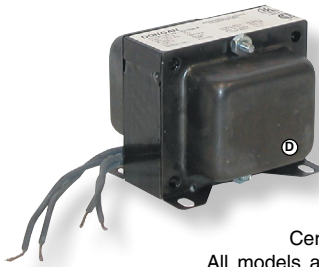

Control Transformers

Electrical Step Down Transformers are ideal for controlling solenoids, magnetic switches, control valves and many more. Available in 20/40/100VA ratings and from 120/208/240/480 volt primary to 24 volt secondary output as noted.

Part No.	Input Voltage	Output Voltage	VA Rating	Wt.
GO 33100K	120V	24V	100	4 lbs.:
GO 3310018	208V	24V	100	4 lbs.
GO 33100HLK	240/208V	24V	100	4 lbs.
GO 33100208	*120x208x240x480V	24V	100	4 lbs.
GN 4X744	120V	24V	20	1 lb.
GN 4X746	120V	24V	40	1 lb.

Ground Fault Circuit Interrupter

For indoor or Outdoor Use.

GFI power cord is UL listed and features Test Button, Reset Button and Power-On indicator light. 25ft cord has 3-prong plug on one end and blunt cut 3 wires on other end for direct wiring to existing motors. 12 gauge, 20amp rating.

High impact housing with round faces. All models include 6" wire leads. All models are UL listed.

2PAT4: 115 Volt push button **resettable** meter. Registers elapsed time up to 9999.9 hours. 2-1/2" face.