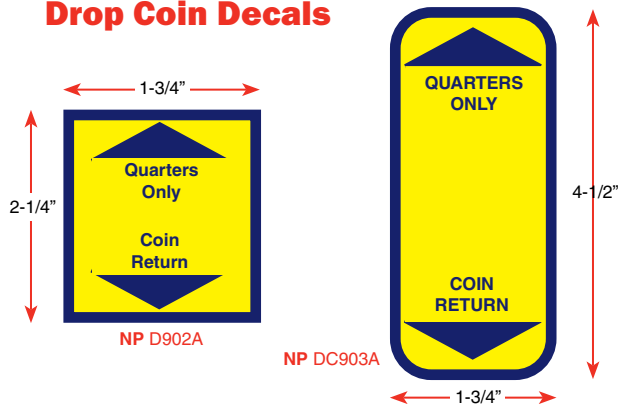

## ALUMINUM LEXAN SAFETY & INFORMATION SIGNS

(12" x 12")

Weather-proof with "Lexan" coating .032" aluminum backing. Tough, chemical resistant construction. Eye-catching Blue letters on White background. Size is 12" x 12". *Please Order by Part Numbers Shown.*

## LARGE BAY SIGNS

(23-1/2" x 15-1/2")

Heavy-Duty Lexan on .032 Aluminum Sheet

ND 304

ND 307

ND 316

Part No.	Message	Color	Material
ND 304	"Spot Free Rinse".....	Blue/White	Aluminum
ND 307	"During Busy Hours".....	Blue/White	Aluminum
ND 316	"All New Spot Free Rinse" .....	Blue/White	Aluminum

## Drop Coin Decals

NP D902A

NP DC903A

"Lexan" with adhesive backing.

**D902A** is 2-1/4" x 1-3/4" and is for short-drop coin mechanisms.

**DC903A** is 4-1/2" x 1-3/16" and is for long-drop coin mechanisms.