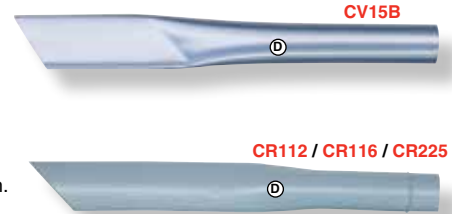

Part No.	Size	Material	Color	Length	Discount On 25+ Assorted
AA 112P	1-1/2"	Poly	Black	12"	10%
AA 112P-B	1-1/2"	Poly	Blue	12"	10%
AA 112P-G	1-1/2"	Poly	Grey	12"	10%
AA 112P-O	1-1/2"	Poly	Orange	12"	10%
AA 112P-R	1-1/2"	Poly	Red	12"	10%
AA 112P-Y	1-1/2"	Poly	Yellow	12"	10%
AA 400P	1-1/2"	Poly	Black	23"	10%
AA 200P	2"	Poly	Black	12"	10%
AA 200P-B	2"	Poly	Blue	12"	10%
AA 200P-G	2"	Poly	Grey	12"	10%
AA 200P-O	2"	Poly	Orange	12"	10%
AA 200P-R	2"	Poly	Red	12"	10%
AA 200P-Y	2"	Poly	Yellow	12"	10%

## Crevice Claw Nozzles

Latest design in vacuum tools combines the functions of a crevice tool and a claw nozzle. Allows customers or employees to use one tool for both functions. Wide opening for strong suction and narrow shape for hard-to-reach areas. Plastic construction is 16-1/2" long. Available in 1-1/2" or 2" hose size. Color is black.

## Crevice Tools

Available in either 1-1/2" or 2" sizes Polyethylene, Stainless or Chrome construction. Overall lengths vary as shown.

Part No.	Construction	Hose Size	Length
TE CV15B	Stainless	1-1/2"	18"
HC CR112	Polyethylene	1-1/2"	11"
HC CR116	Polyethylene	1-1/2"	16"
HC CR225	Polyethylene	2"	16"