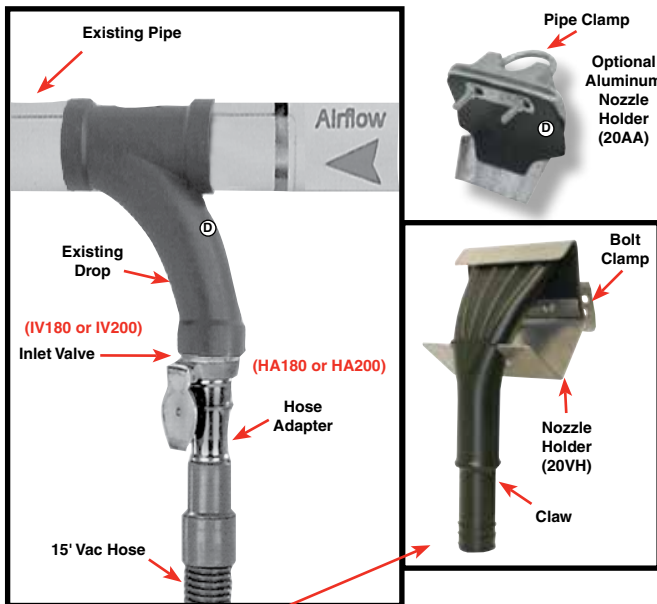

## Crevice Tools

Available in either 1-1/2" or 2" sizes Polyethylene, Stainless or Chrome construction. Overall lengths vary as shown.

Part No.	Construction	Hose Size	Length
TE CV15B	Stainless	1-1/2"	18"
HC CR112	Polyethylene	1-1/2"	11"
HC CR116	Polyethylene	1-1/2"	16"
HC CR225	Polyethylene	2"	16"

Hose Adapters

Inlet Valves

## Inlet Valves & Hose Adapters

For Central Vacuum Systems

Part-No.	Description
HC 1V180	Inlet Valve 2" MPT x 1-1/2" Hose .....
HC 1V200	Inlet Valve 2" MPT x 2" Hose.....
HC HA180	Hose Adapter for 1-1/2" Hose.....
HC HA200	Hose Adapter for 2" Hose .....