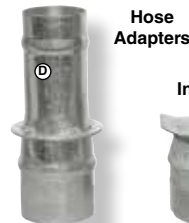

## Crevice Claw Nozzles

Latest design in vacuum tools combines the functions of a crevice tool and a claw nozzle. Allows customers or employees to use one tool for both functions. Wide opening for strong suction and narrow shape for hard-to-reach areas. Plastic construction is 16-1/2" long. Available in 1-1/2" or 2" hose size. Color is black.

## Crevice Tools

Available in either 1-1/2" or 2" sizes Polyethylene, Stainless or Chrome construction. Overall lengths vary as shown.

Part No.	Construction	Hose Size	Length
TE CV15B	Stainless	1-1/2"	18"
HC CR112	Polyethylene	1-1/2"	11"
HC CR116	Polyethylene	1-1/2"	16"
HC CR225	Polyethylene	2"	16"

## Central Vacuum Components

Part-No.	Description
DU 120VDA	* 1-1/2" Complete Drop Assembly
<b>Individual Components</b>	
HC 20VH	* Nozzle Holder, Stainless .....
HC 20AA	Nozzle, Holder, Aluminum (Optional)
DC AS3161	* (2) 1-1/2" Swivel Cuff .....
AA 112P	* 1-1/2" Vac Claw .....
FX CP-1-1/2X15	* Vacuum Hose, Grey .....